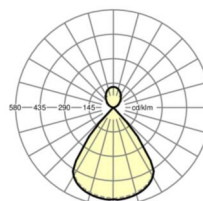

**MECHANICS**

Housing colour	traffic white RAL 9016
Dimensions (LxWxH/DxH)	1411mm x 51mm x 69mm
Weight (net)	3.7kg
Type of installation	Pendant individual mounting, Pendant light strip mounting

**Dimensions**

L	1411 mm	Length
B	51 mm	Width
H	69 mm	Height
A1	1200 mm	Mounting distance single mounting
P min	150 mm	Minimum suspension length
P max	1900 mm	Maximum suspension length

**DEEP-LINK**

<https://www.regiolum.de/en/article/60615034170>